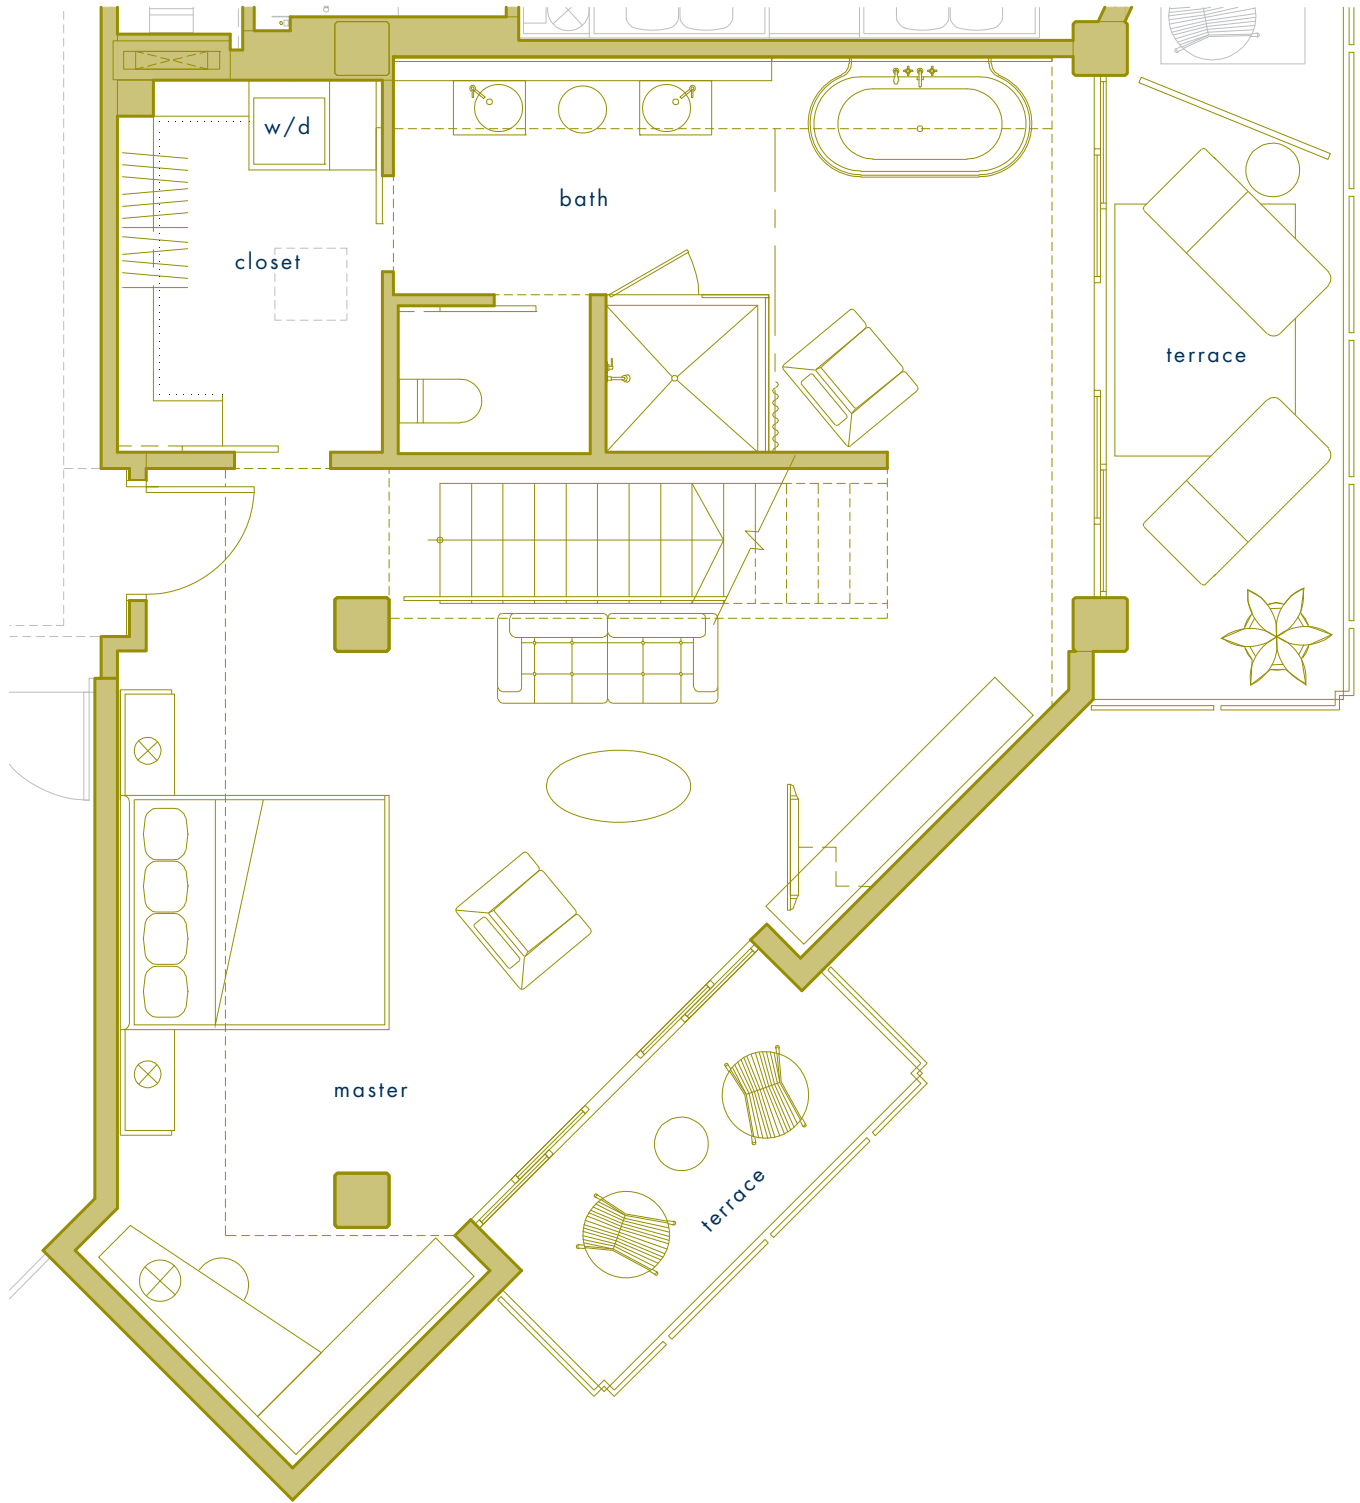

1497 INTERIOR
348 EXTERIOR
1845 TOTAL SQ. FT.

1497 INTERIOR
348 EXTERIOR
1845 TOTAL SQ. FT.