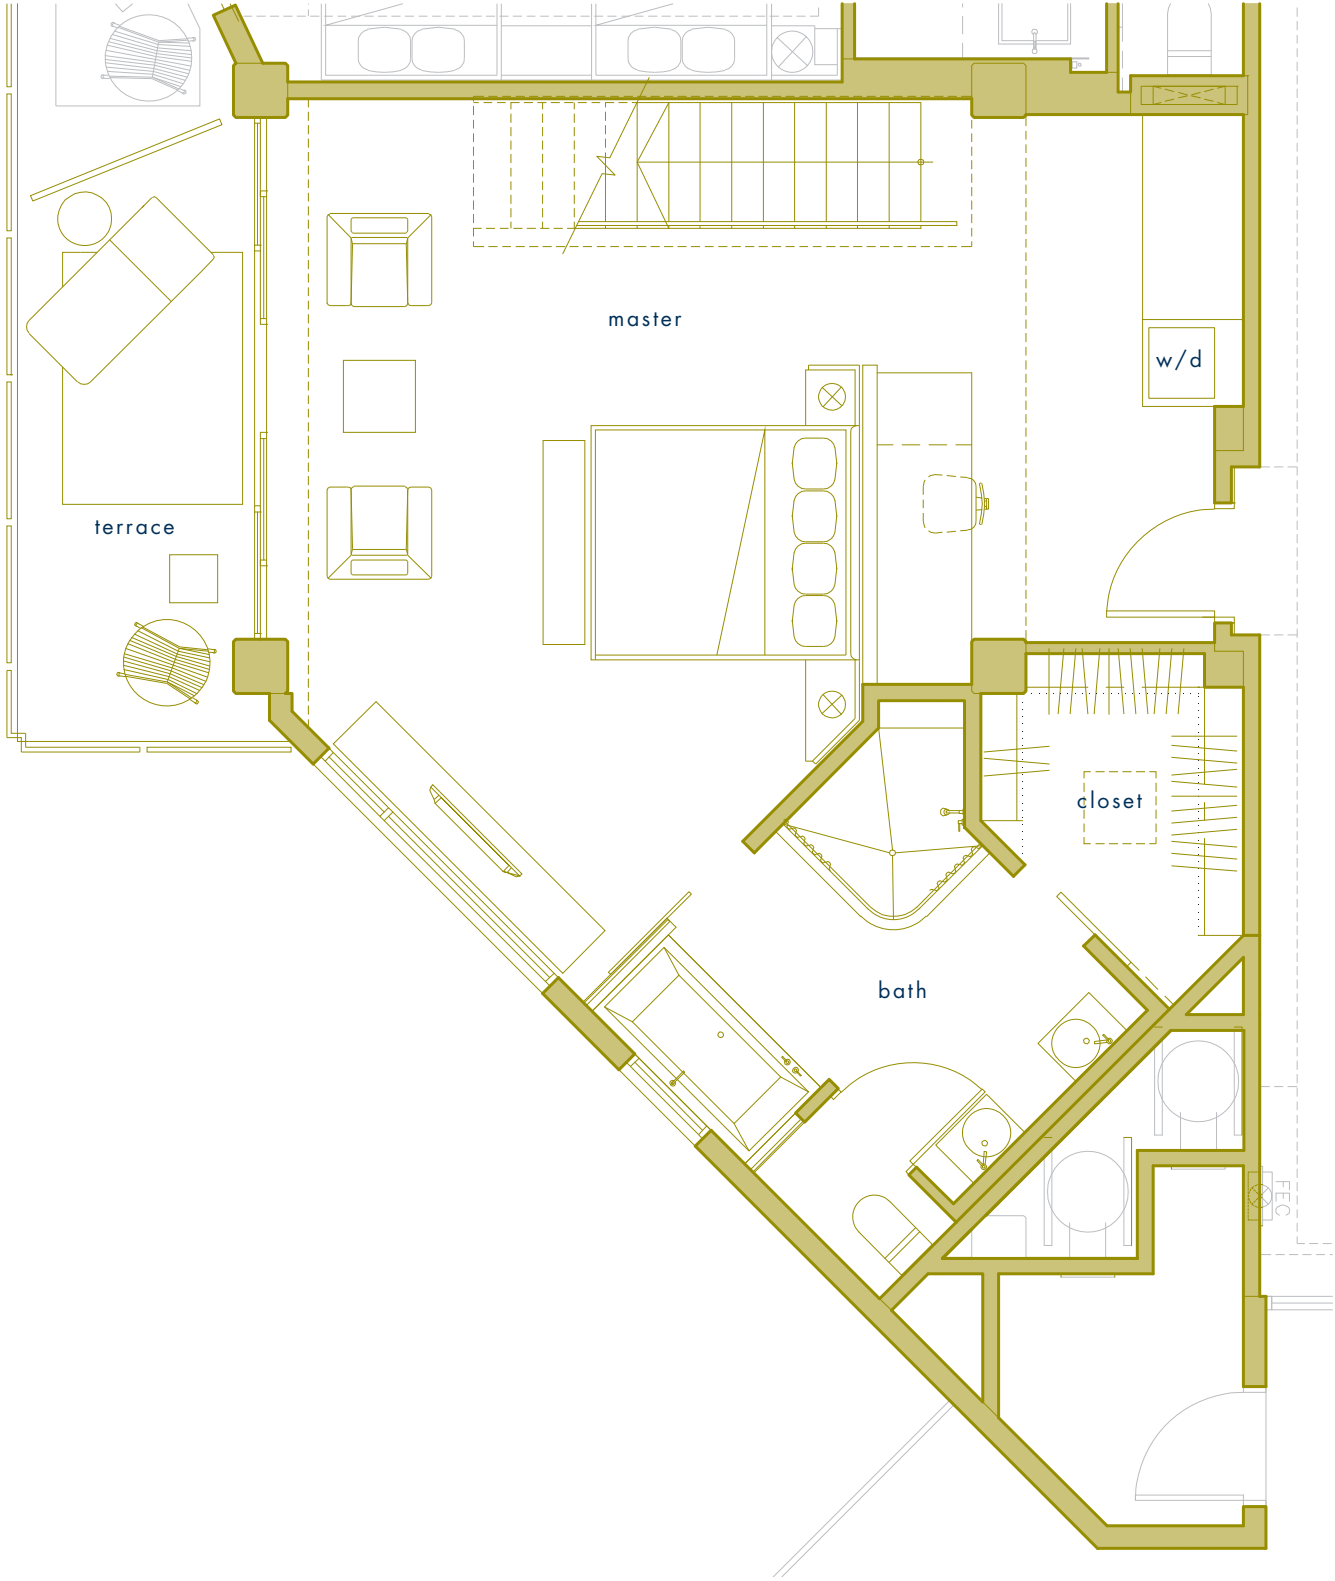

1335 INTERIOR
212 EXTERIOR
1547 TOTAL SQ. FT.

1335 INTERIOR
212 EXTERIOR
1547 TOTAL SQ. FT.