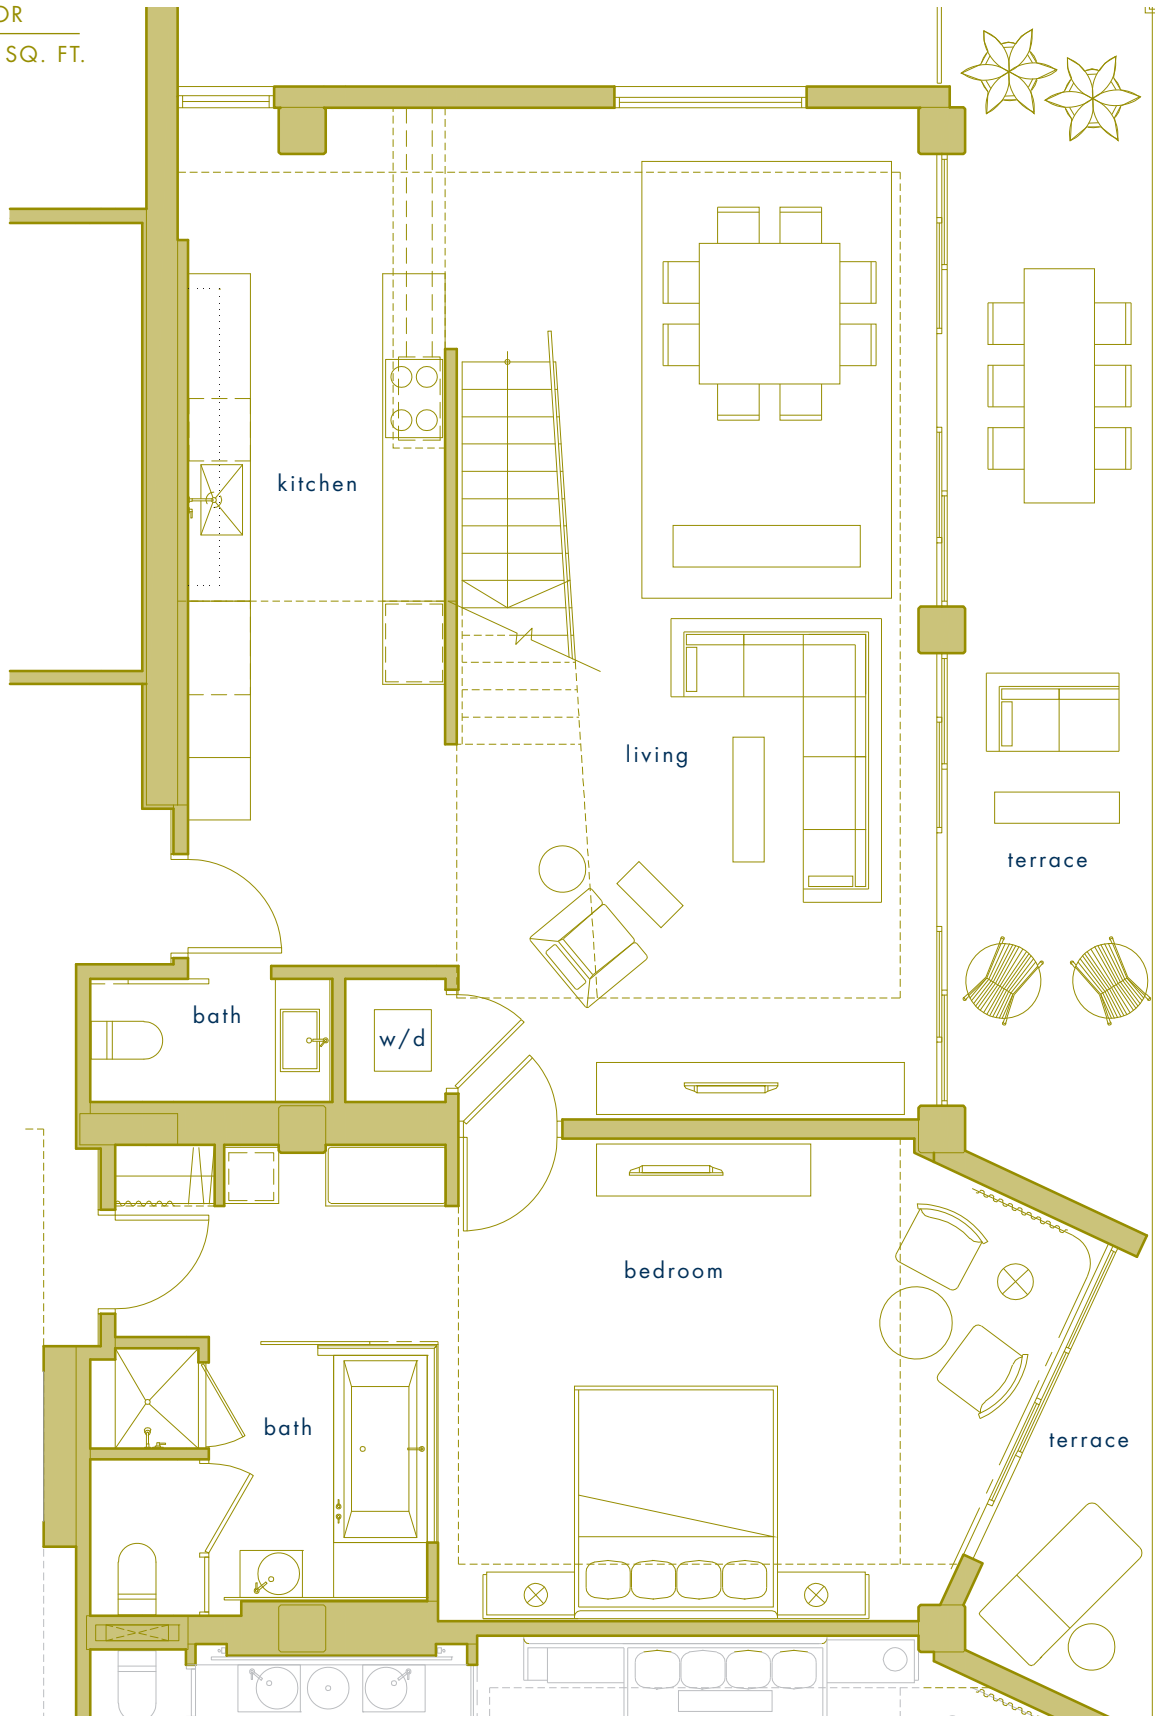

1995 INTERIOR
614 EXTERIOR
2609 TOTAL SQ. FT.

1995 INTERIOR
614 EXTERIOR
2609 TOTAL SQ. FT.