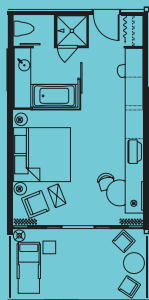

Cabana Guest Room
11 with king bed