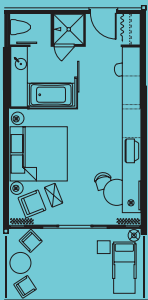

	Square Footage	Length x Width	Ceiling Height	Banquet	Classroom	Conference	Reception	Theater	U-Shape
BALLROOMS									
SoHo Room	4,000	72' x 55'6"	17'	300	240	—	550	500	80
SoHo I	2,000	36' x 55'6"	17'	140	110	50	275	250	40
SoHo II	2,000	36' x 55'6"	17'	140	110	50	275	250	40
Valley Ho Room	2,410	41' x 60'	11'	160	150	60	200	256	60
Valley Ho I	1,205	41' x 30'	11'	80	60	30	100	128	30
Valley Ho II	1,205	41' x 30'	11'	80	60	30	100	128	30
MEETING ROOMS & BOARDROOMS									
Riviera Boardroom	365	15' x 25'	9'	—	—	12	—	—	—
Sahara Boardroom	760	31' x 25'	9'	—	—	18	—	—	—
Tropicana Room	1,152	47' x 25'	9'	70	60	46	125	120	40
HVH Boardroom	308	14' x 22'	9'	—	—	12	—	—	—
Boardroom Courtyard	1,200	—	—	70	—	—	125	—	—
OUTDOORS									
Palm Court	10,000	—	—	400	—	—	650	—	—
OH Pool	6750	—	—	225	—	—	325	—	—
Sky Line Rooftop	3,500	—	—	170	—	—	250	—	—
Main Place Courtyard	2,000	40' x 50'	—	160	—	—	275	—	—