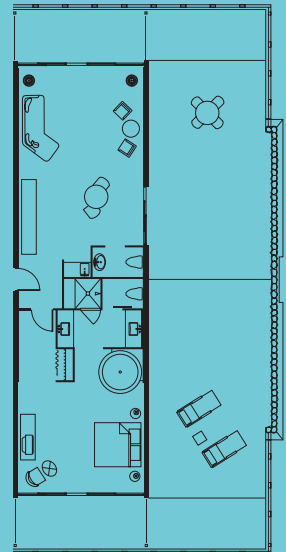

	Square Footage	Length x Width	Ceiling Height	Banquet	Classroom	Conference	Reception	Theater	U-Shape
BALLROOMS									
SoHo Room	4,000	72' x 55'6"	17'	300	240	—	550	500	80
SoHo I	2,000	36' x 55'6"	17'	140	110	50	275	250	40
SoHo II	2,000	36' x 55'6"	17'	140	110	50	275	250	40
Valley Ho Room	2,410	41' x 60'	11'	160	150	60	200	256	60
Valley Ho I	1,205	41' x 30'	11'	80	60	30	100	128	30
Valley Ho II	1,205	41' x 30'	11'	80	60	30	100	128	30
MEETING ROOMS & BOARDROOMS									
Riviera Boardroom	365	15' x 25'	9'	—	—	12	—	—	—
Sahara Boardroom	760	31' x 25'	9'	—	—	18	—	—	—
Tropicana Room	1,152	47' x 25'	9'	70	60	46	125	120	40
HVH Boardroom	308	14' x 22'	9'	—	—	12	—	—	—
Boardroom Courtyard	1,200	—	—	70	—	—	125	—	—
OUTDOORS									
Palm Court	10,000	—	—	400	—	—	650	—	—
OH Pool	6750	—	—	225	—	—	325	—	—
Sky Line Rooftop	3,500	—	—	170	—	—	250	—	—
Main Place Courtyard	2,000	40' x 50'	—	160	—	—	275	—	—

Signature Guest Room
82 with king bed
74 with 2 double beds

Cabana Guest Room
11 with king bed

Studio Guest Room
21 with king bed

Terrace Suite
4 with king bed

Executive Suite
2 with king bed

HOTEL
Valley Ho