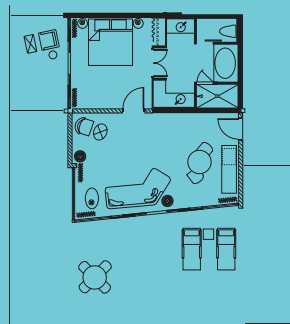

	Square Footage	Length x Width	Ceiling Height	Banquet	Classroom	Conference	Reception	Theater	U-Shape
BALLROOMS									
SoHo Room	4,000	72' x 55'6"	17'	300	240	—	550	500	80
SoHo I	2,000	36' x 55'6"	17'	140	110	50	275	250	40
SoHo II	2,000	36' x 55'6"	17'	140	110	50	275	250	40
Valley Ho Room	2,410	41' x 60'	11'	160	150	60	200	256	60
Valley Ho I	1,205	41' x 30'	11'	80	60	30	100	128	30
Valley Ho II	1,205	41' x 30'	11'	80	60	30	100	128	30
MEETING ROOMS & BOARDROOMS									
Riviera Boardroom	365	15' x 25'	9'	—	—	12	—	—	—
Sahara Boardroom	760	31' x 25'	9'	—	—	18	—	—	—
Tropicana Room	1,152	47' x 25'	9'	70	60	46	125	120	40
HVH Boardroom	308	14' x 22'	9'	—	—	12	—	—	—
Boardroom Courtyard	1,200	—	—	70	—	—	125	—	—
OUTDOORS									
Palm Court	10,000	—	—	400	—	—	650	—	—
OH Pool	6750	—	—	225	—	—	325	—	—
Sky Line Rooftop	3,500	—	—	170	—	—	250	—	—
Main Place Courtyard	2,000	40' x 50'	—	160	—	—	275	—	—

Signature Guest Room
82 with king bed
74 with 2 double beds

Cabana Guest Room
11 with king bed

Studio Guest Room
21 with king bed

Terrace Suite
4 with king bed

Executive Suite
2 with king bed

HOTEL
Valley Ho