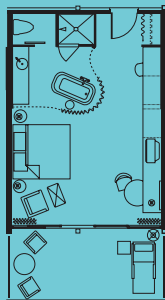

Studio Guest Room
21 with king bed